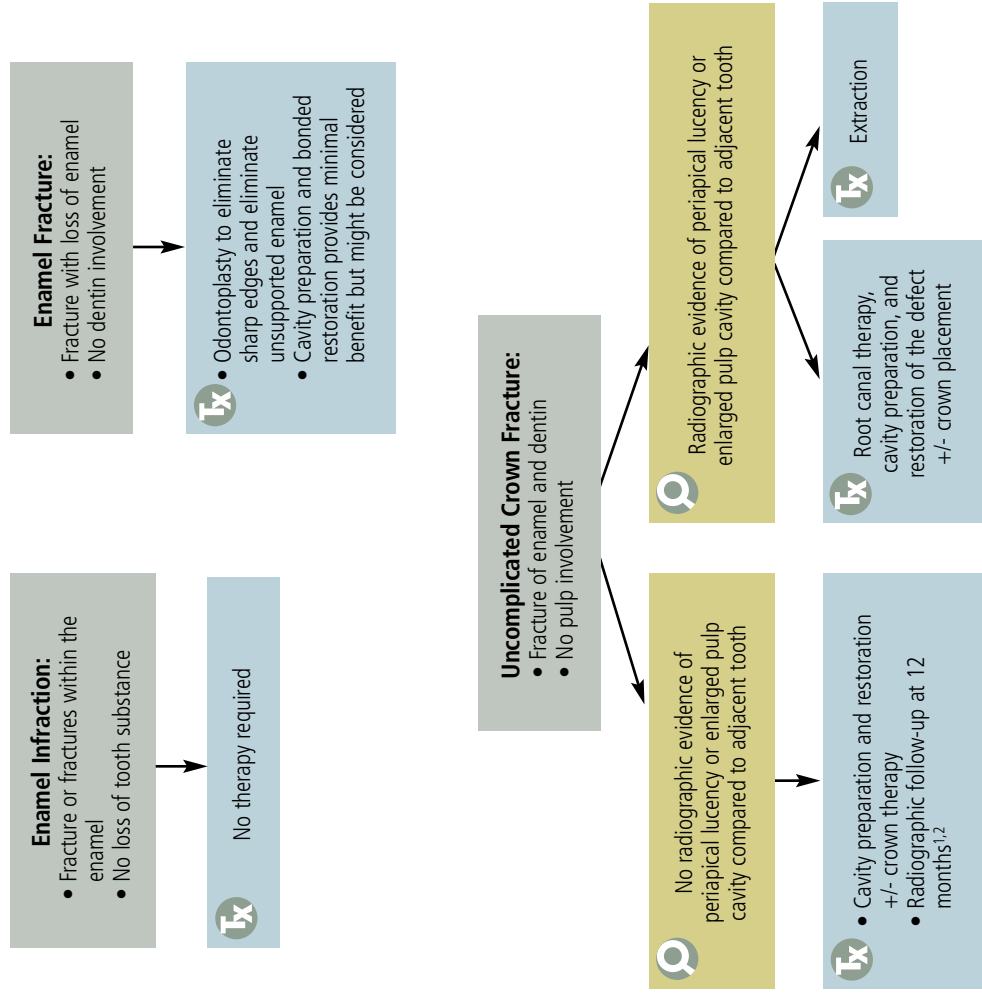

Care of Permanent Tooth Crown Fractures in Dogs

Brett Beckman, DVM, FAVD, Diplomate AVDC & AAPM
Animal Emergency Center of Sandy Springs, Atlanta, Georgia
Affiliated Veterinary Specialists, Orlando, Florida
Florida Veterinary Dentistry & Oral Surgery, Punta Gorda, Florida