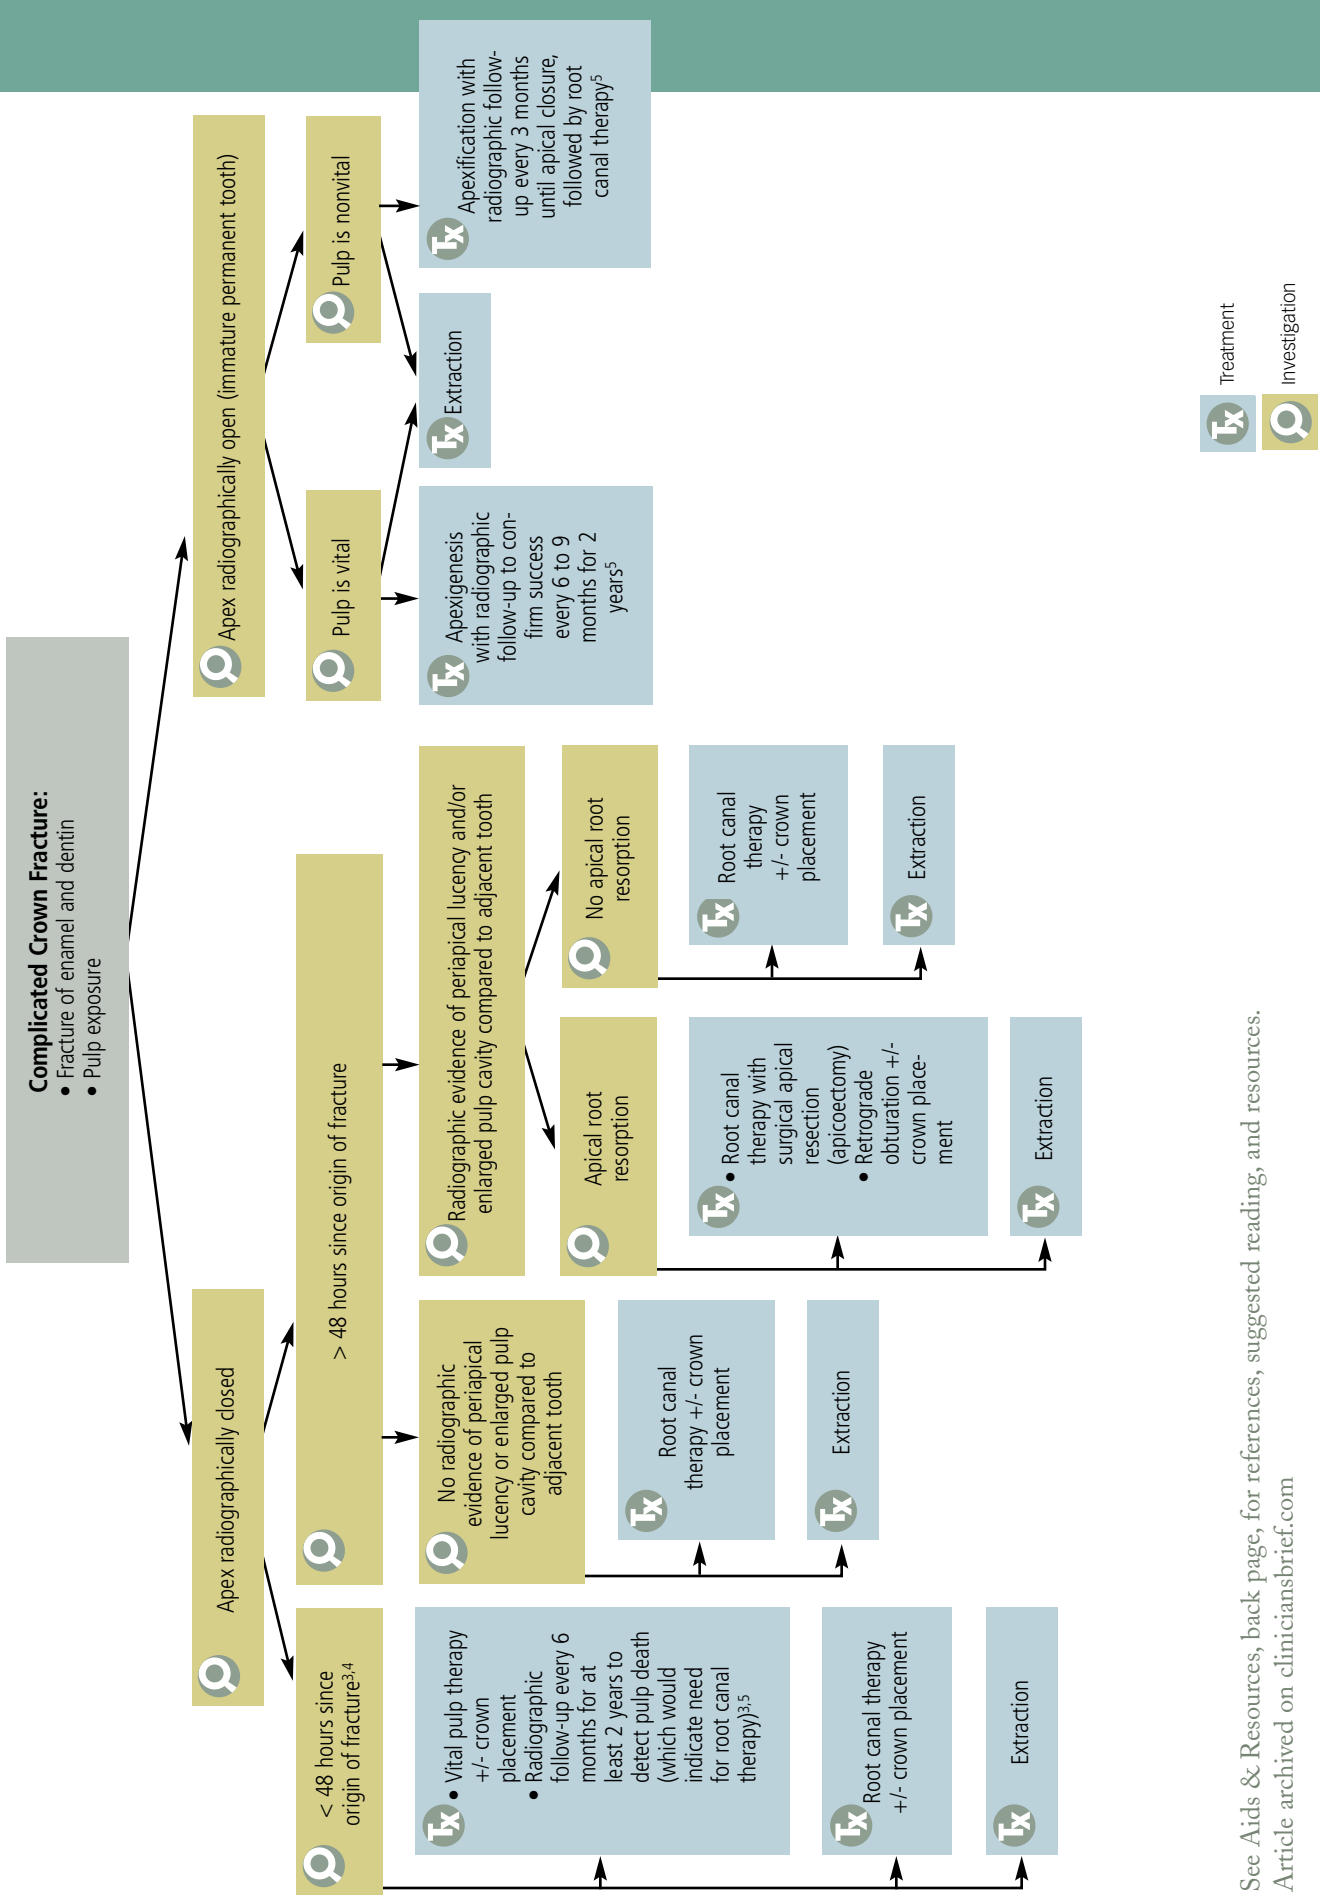

Care of Permanent Tooth Crown Fractures in Dogs

Brett Beckman, DVM, FAVD, Diplomate AVDC & AAPM
Animal Emergency Center of Sandy Springs, Atlanta, Georgia
Affiliated Veterinary Specialists, Orlando, Florida
Florida Veterinary Dentistry & Oral Surgery, Punta Gorda, Florida